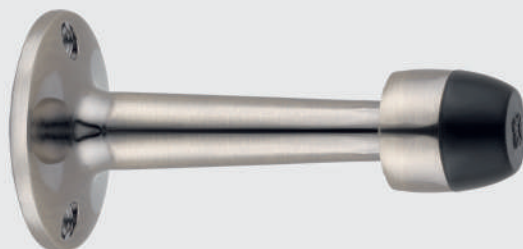

G004 ANTIQUE BRONZE