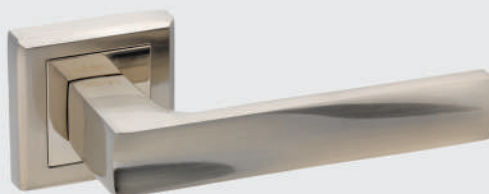

LIMPO A-65-30 Satin Chrome