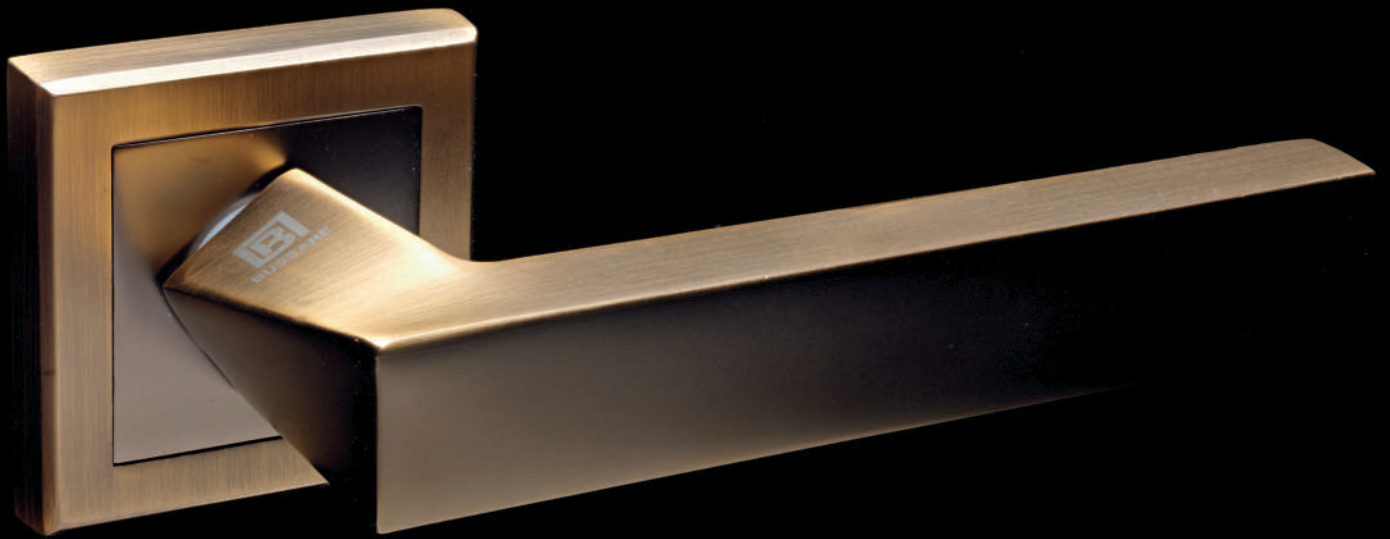

SC Q001
SATIN CHROME

OB Q001
SATIN CHROME

WC Q003
SATIN CHROME

G004
SATIN CHROME

G003
SATIN CHROME

BUSSARE COMFORT

VIRATA Q306 BRUSHED CAFE

VIRATA Q306 Chrome-Satin Chrome