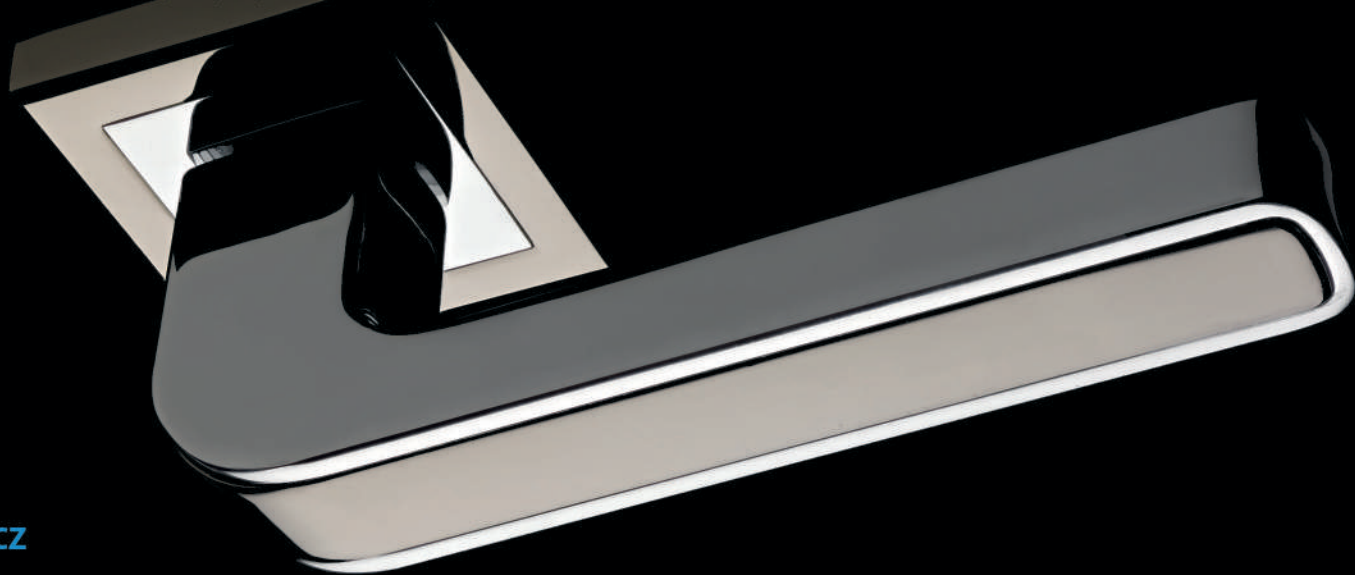

BUSSARE

PL

Zapukamy do drzwi naszych klientów i z maksymalną fachowością, oraz entuzjazmem przedstawimy nasze oferty dotyczące zestawów klamek. Nasza nazwa marki BUSSARE ponad 15 lat zarejestrowana jest w całej Europie. Przez ten czas sprzedaliśmy już ponad 1,5 milionów produktów BUSSARE. Międzynarodowa grupa fachowców pracujących w zakresie rozwoju produktów, produkcji i marketingu troszczy się o to, by BUSSARE zawsze pozostało aktualne: posiadając wyroby sprostające wymogom rynku i szybkim przesyłaniem towarów. Na początku 2016. roku oddaliśmy do użytku nasz ośrodek logistyczno-marketingowy w miejscowości Törökbálint w pobliżu Budapesztu. Stąd organizujemy sprzedaż na Węgry i inne rynki europejskie. Tu znajduje się też nasza wystawa pokazująca grupy wyrobów BUSSARE Classic i BUSSARE Comfort. Chętnie udzielimy Państwu wskazówek, proszę zapukać do naszych drzwi...

CZ

Klepeme na dveře našich partnerů a představujeme jim naši nabídku s maximální znalostí a zájmem pro naše dveřní klikové soupravy. Naše obchodní značka BUSSARE je zavedena již více než 15 let na území celé Evropy. Za tuto dobu jsme prodali více než 1,5 miliónu výrobků značky BUSSARE. Mezinárodní tým našich expertů působících v oblasti vývoje, výroby a marketingu se stará o to, aby značka BUSSARE vždy nabízela výrobky žádané na trhu a rychle plnila objednávky zákazníků. Začátkem roku 2016 jsme uvedli do provozu naše středisko marketingu a logistiky v blízkosti Budapešti, v městě Törökbálint. Z tohoto střediska organizujeme distribuci našich výrobků na území Maďarska, jakož i na další evropské trhy. Zde si můžete prohlédnout i prezentaci výrobních řad BUSSARE Classic a BUSSARE Komfort. Ochotně Vám poradíme. Zaklepejte na naše dveře...